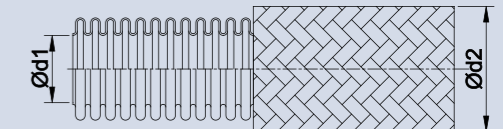

221 MG

DN		Type	d1	d2	Tolerance	Bending Radius		Working Pressure		Weight (±%10)	Length
mm	inch		mm	mm	mm	Once-only	Frequent	Permissible Pressure at 20°C (SF3)	Nominal Pressure EN10380 (SF4)	kg/m	m
6	1/4"	MH 221 MG	6,1	11,6	±0,3	25	140	345	255	0,257	10-100
8	5/16"	MH 221 MG	8,1	14,5	±0,3	32	180	265	200	0,365	10-100
10	3/8"	MH 221 MG	10,1	17,6	±0,3	38	220	220	165	0,470	10-100
12	1/2"	MH 221 MG	12,1	20,4	±0,3	45	250	186	140	0,595	10-100
16	5/8"	MH 221 MG	16,2	26,5	±0,3	58	300	186	140	0,945	10-100