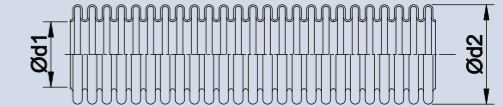

HIGH PRESSURE

Flexible Metal Hoses

DESIGN VALUES

Without Braid	MH 221 OG
With Braid	MH 221 MG
Hose Material	316L, 321
Braid Material	304, 306
Working Pressure	0-345 barg
Sizes	DN6-DN150

It is our product group that meets the needs of our customers at very high pressures with special braiding designs and due to their larger wall thickness compared to industrial type hoses.

In addition to our standard production from DN6 to DN16, production up to DN50 is made in line with customer demands.

Advantages

- » Can withstand high pressures without braid
- » Used in moving parts

Applications

- » Hydraulic systems
- » High pressure pumps
- » Gas distribution lines
- » Machinery industry
- » Chemical industry

221 OG

DN		Type	d1	d2	Tolerance	Bending Radius		Working Pressure		Weight (±%10)	Length
mm	inch		mm	mm	mm	Once-only	Frequent	Permissible Pressure at 20°C (SF3)	Nominal Pressure EN10380 (SF4)	kg/m	m
6	1/4"	MH 221 OG	6,1	10,2	±0,3	15	140	43		0,152	10-100
8	5/16"	MH 221 OG	8,1	12,9	±0,3	20	180	50		0,213	10-100
10	3/8"	MH 221 OG	10,1	16,1	±0,3	25	220	33		0,225	10-100
12	1/2"	MH 221 OG	12,1	18,8	±0,3	30	250	32		0,375	10-100
16	5/8"	MH 221 OG	16,2	24,5	±0,3	40	300	22		0,585	10-100